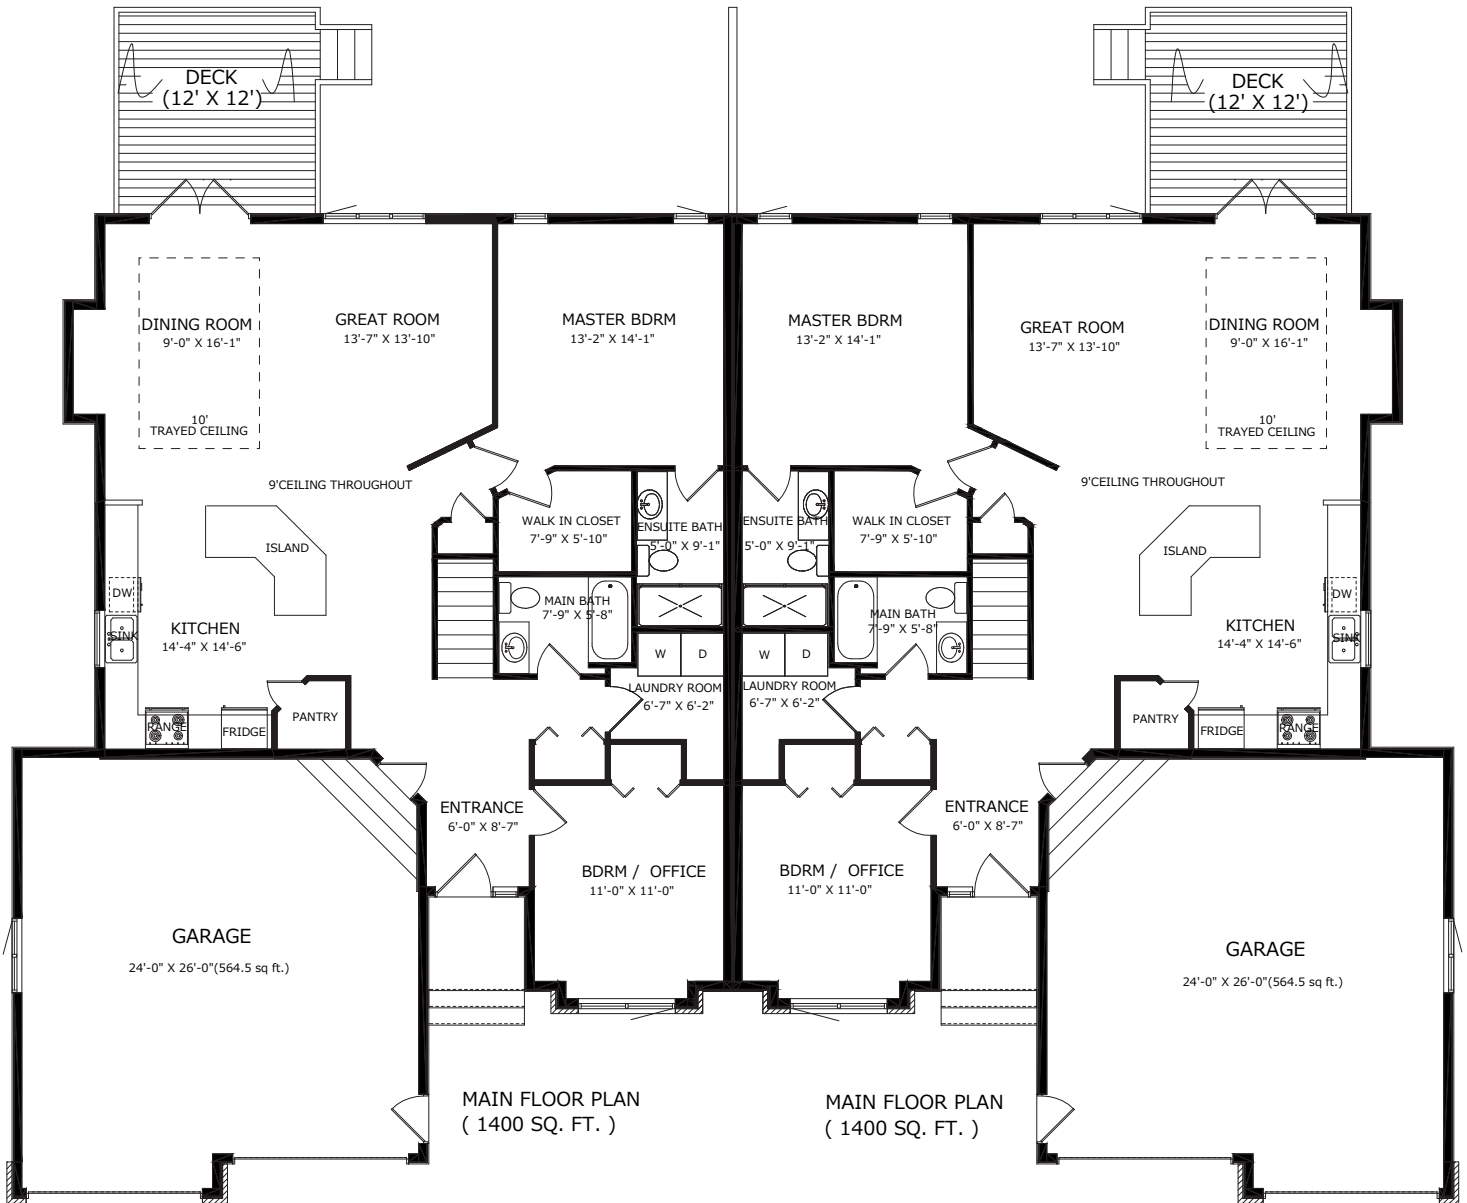

WYNNFIELD ESTATES

ATTACHED FLOORPLAN
1400 sq. ft.